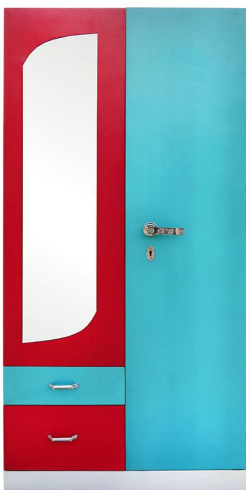

Cupboard For Women

Model No: 0D6R-008

Material: MS Sheet with Glass

Paint: Powder Coating

Dimension: 73"×42"×22.8"

Weight: 78.00 Kg

Cupboard With Mirror

Model No: 1LG-003

Material: MS Sheet with Mirror

Paint: Powder Coating

Dimension: 75"×36"×19"

Weight: 44.07 Kg

Four Tier Cupboard

Model No: 0D4RL-011

Material: MS Sheet
Paint: Powder Coating
Dimension: 75"×36.5"×19"
Weight: 41.3 Kg