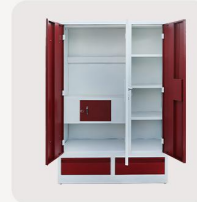

Dimension: 75"×36"×18.5"

Weight: 45 Kg

Office Rack & Locker

Model No: OD/BR-005

Material: MS Sheet with Glass

Paint: Powder Coating

Dimension: 72.5"×32"×17"

Weight: 54.500 Kg

Two Tier Cupboard

Model No: 2LG-004

Material: MS Sheet with Mirror

Paint: Powder Coating

Dimension: 75"X36"X19"

Weight: 47.05 Kg

Office Double Glass Rack

Model No: BR-004

Material: MS Sheet with Glass

Paint: Powder Coating

Dimension: 75"X36"X18.5"

Weight: 45 Kg

Cupboard With Mirror

Model No: 3LG-002

Material: MS Sheet with Mirror

Paint: Powder Coating