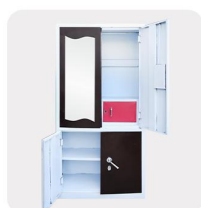

Four Tier Glass Cupboard

Model No: 4RG-001

Material: MS Sheet with Mirror
Paint: Powder Coating
Dimension: 75"×36.5"×19"
Weight: 42.5 Kg