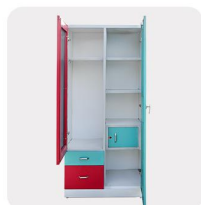

Cupboard For Women

Model No: 0D6R-008

Material: MS Sheet with Glass

Paint: Powder Coating

Dimension: 73"×42"×22.8"

Weight: 78.00 Kg

Cupboard With Mirror

Model No: 1LG-003